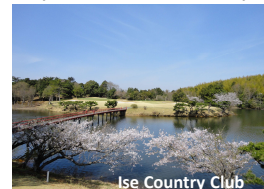

ISESHIMA GOLF TOUR : 4 Nights 3 Rounds from/to NGO airport

- ✓ Beautiful seaside golf courses allow you to play comfortably all year around, even in winter with its mild weather.
- ✓ Enjoy locally sourced food in Ise-shima, one of the luxury destinations in Japan where G7 summit was held here in 2007
- ✓ Experience the unique culture and shopping

- Golf upgrade option : Kashikojima Country Club, Ise Country Club

One of the prestigious golf course in Mie, where LPGA Japan Classic was held(2006~2015) LPGA: Ladies Professional Golf Association

The course was strategically by a renowned golf course architect, Seiichi Inoue to utilize the advantage of hills.