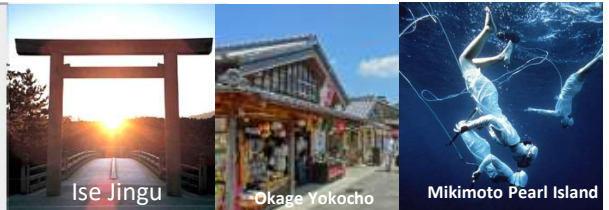

ISESHIMA GOLF TOUR : 4 Nights 3 Rounds from/to NGO airport

- ✓ Beautiful seaside golf courses allow you to play comfortably all year around, even in winter with its mild weather.
- ✓ Enjoy locally sourced food in Ise-shima, one of the luxury destinations in Japan where G7 summit was held here in 2007
- ✓ Experience the unique culture and shopping

Day	Itineraries
Day1	<p>AICHI > MIE : ARRIVAL +SIGHTSEEING (D) NGO Airport - Ise Jingu & Okageyokocho - MIKIMOTO Pearl Island - Check in Hotel</p> <p>Ise Jingu is the foremost sacred shrine in Japan. Ancestors of Imperial household are enshrined. Visit the pearl museum where Koichi Mikimoto succeeded in growing pearls.</p>
Day2	<p>MIE : GOLF (B, D) Golf ① Ise-shima Country Club</p> <p>A luxury resort course that takes full advantage of the nature of Ise Shima National Park, utilizing natural terrain.</p>
Day3	<p>MIE : GOLF (B, D) Golf ② Kintetsu Hamajima Country Club</p> <p>A classic seaside course stretching along the hill of Ise Shima National Park's Ago Bay overlooking the Pacific Ocean.</p>
Day4	<p>MIE : GOLF (B, D) Golf ③ NEMU GOLF CLUB</p> <p>Tee off while overlooking beautiful Ago Bay, the face challenging holes across sea water. All elements of the seaside environment are condensed into this course.</p>
Day5	<p>MIE > AICHI : SHOPPING+DEPARTURE (B) Checkout – Nagoya central area (golf shop & free time) - NGO Airport</p> <p>Visit a golf shop to check your favorite golf gears and enjoy shopping at the central Nagoya.</p>